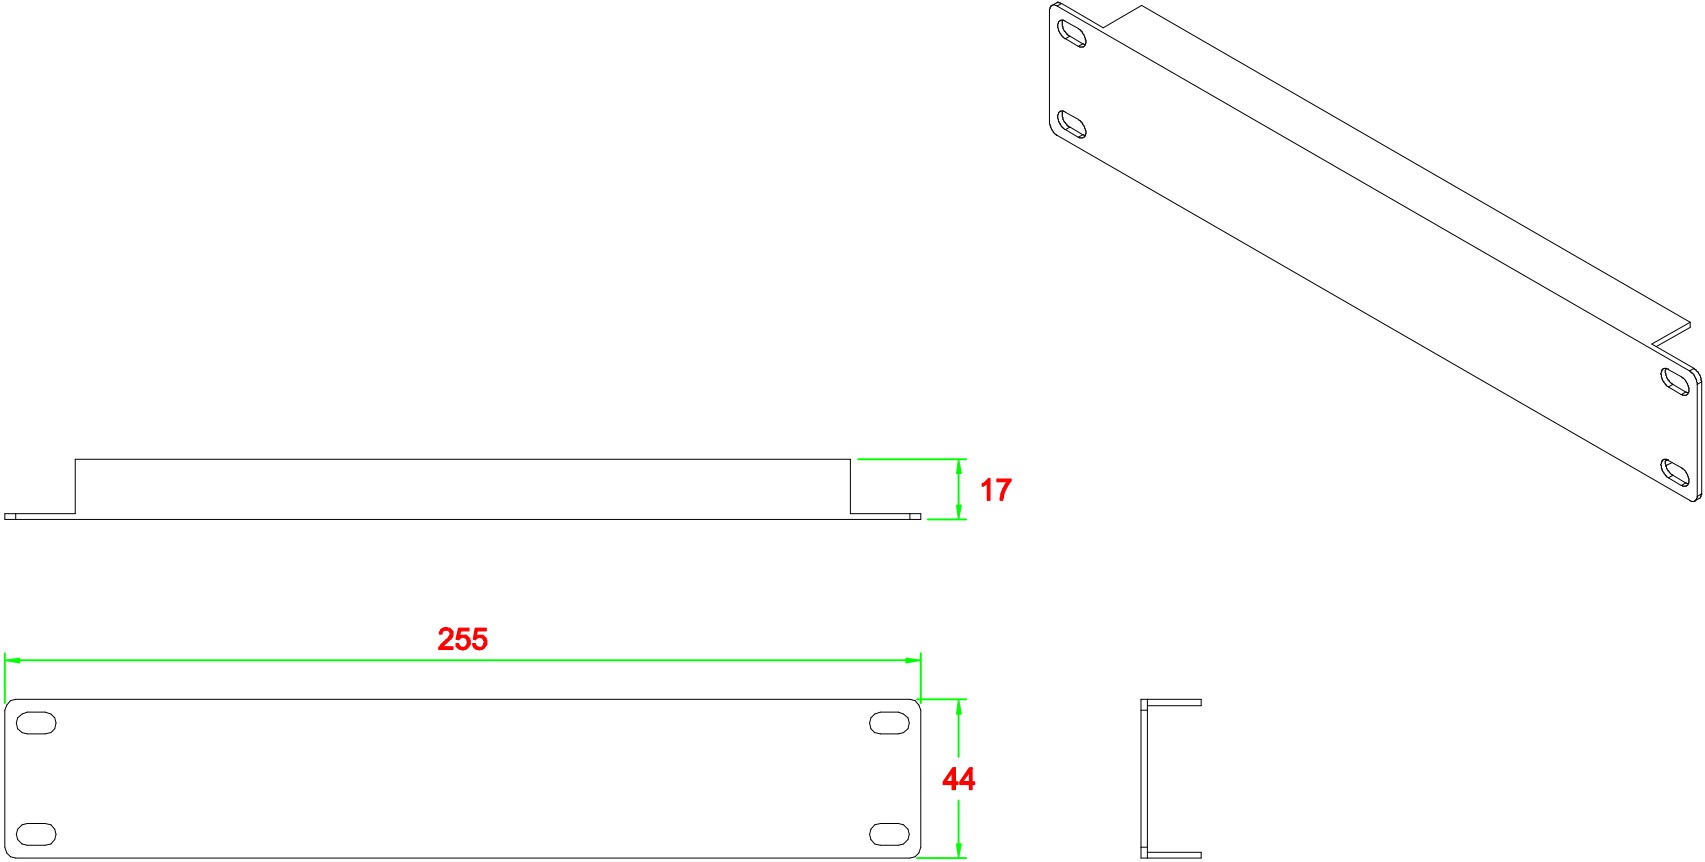

# Cable Manager - 1U - 10"

**Materials:**

Panel : 1.6mm thickness metallic panel [SPCC]

DRAW NO:		ITEM NO:	PLMN-020-10"
APPR		CUSTOMER:	
UNIT: m/m	CHECK	DATE:	
SCALE:	DESIGN		