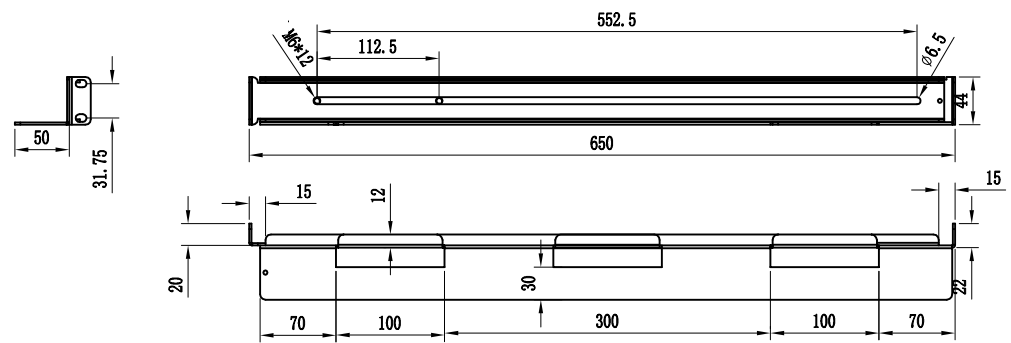

Minimum stroke 650mm

Maximum stroke 1090mm, left rail

Minimum stroke 650mm

Maximum stroke 1090mm, right rail