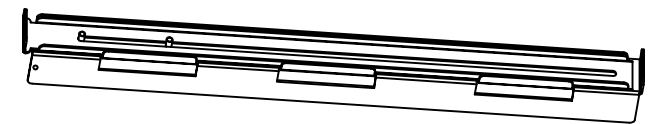

Minimum stroke 650mm

Maximum stroke 1090mm, left rail

Minimum stroke 650mm

Maximum stroke 1090mm, right rail