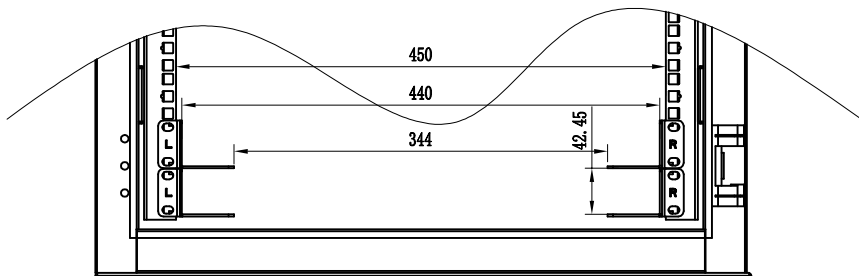

Minimum stroke 650mm

Maximum stroke 1090mm, left rail

Minimum stroke 650mm

Maximum stroke 1090mm, right rail