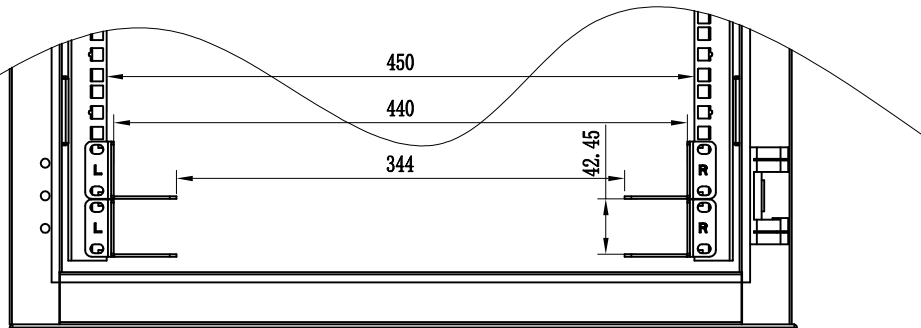

Minimum stroke 397mm

Maximum stroke 680mm, left rail

Minimum stroke 397mm

Maximum stroke 680mm, right rail