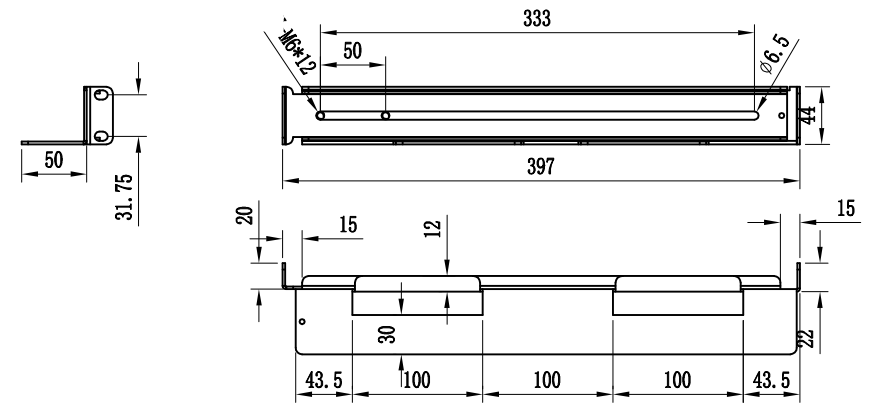

Minimum stroke 397mm

Maximum stroke 680mm, left rail

Minimum stroke 397mm

Maximum stroke 680mm, right rail