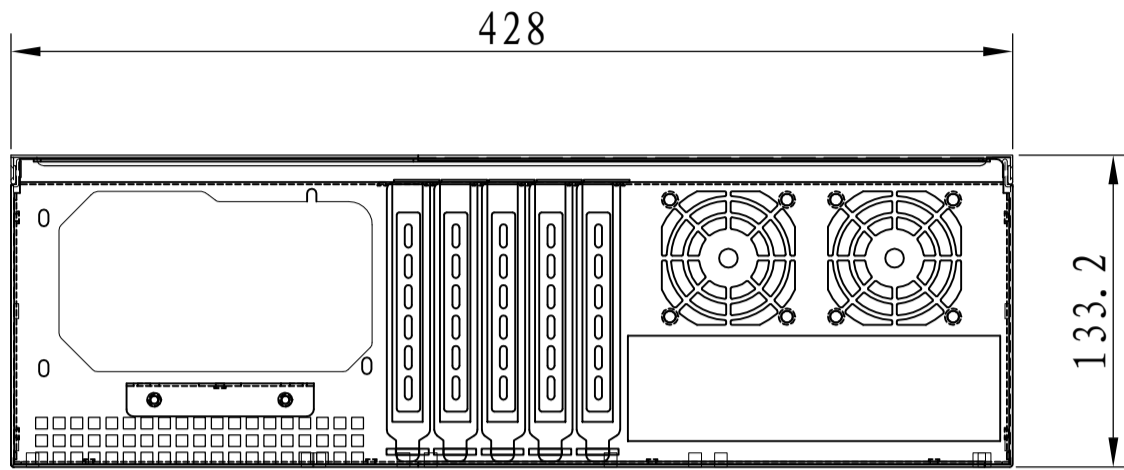

CABLEMATIC